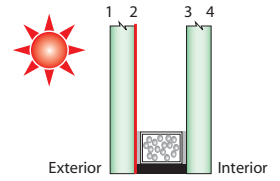

Insulating Glass Data